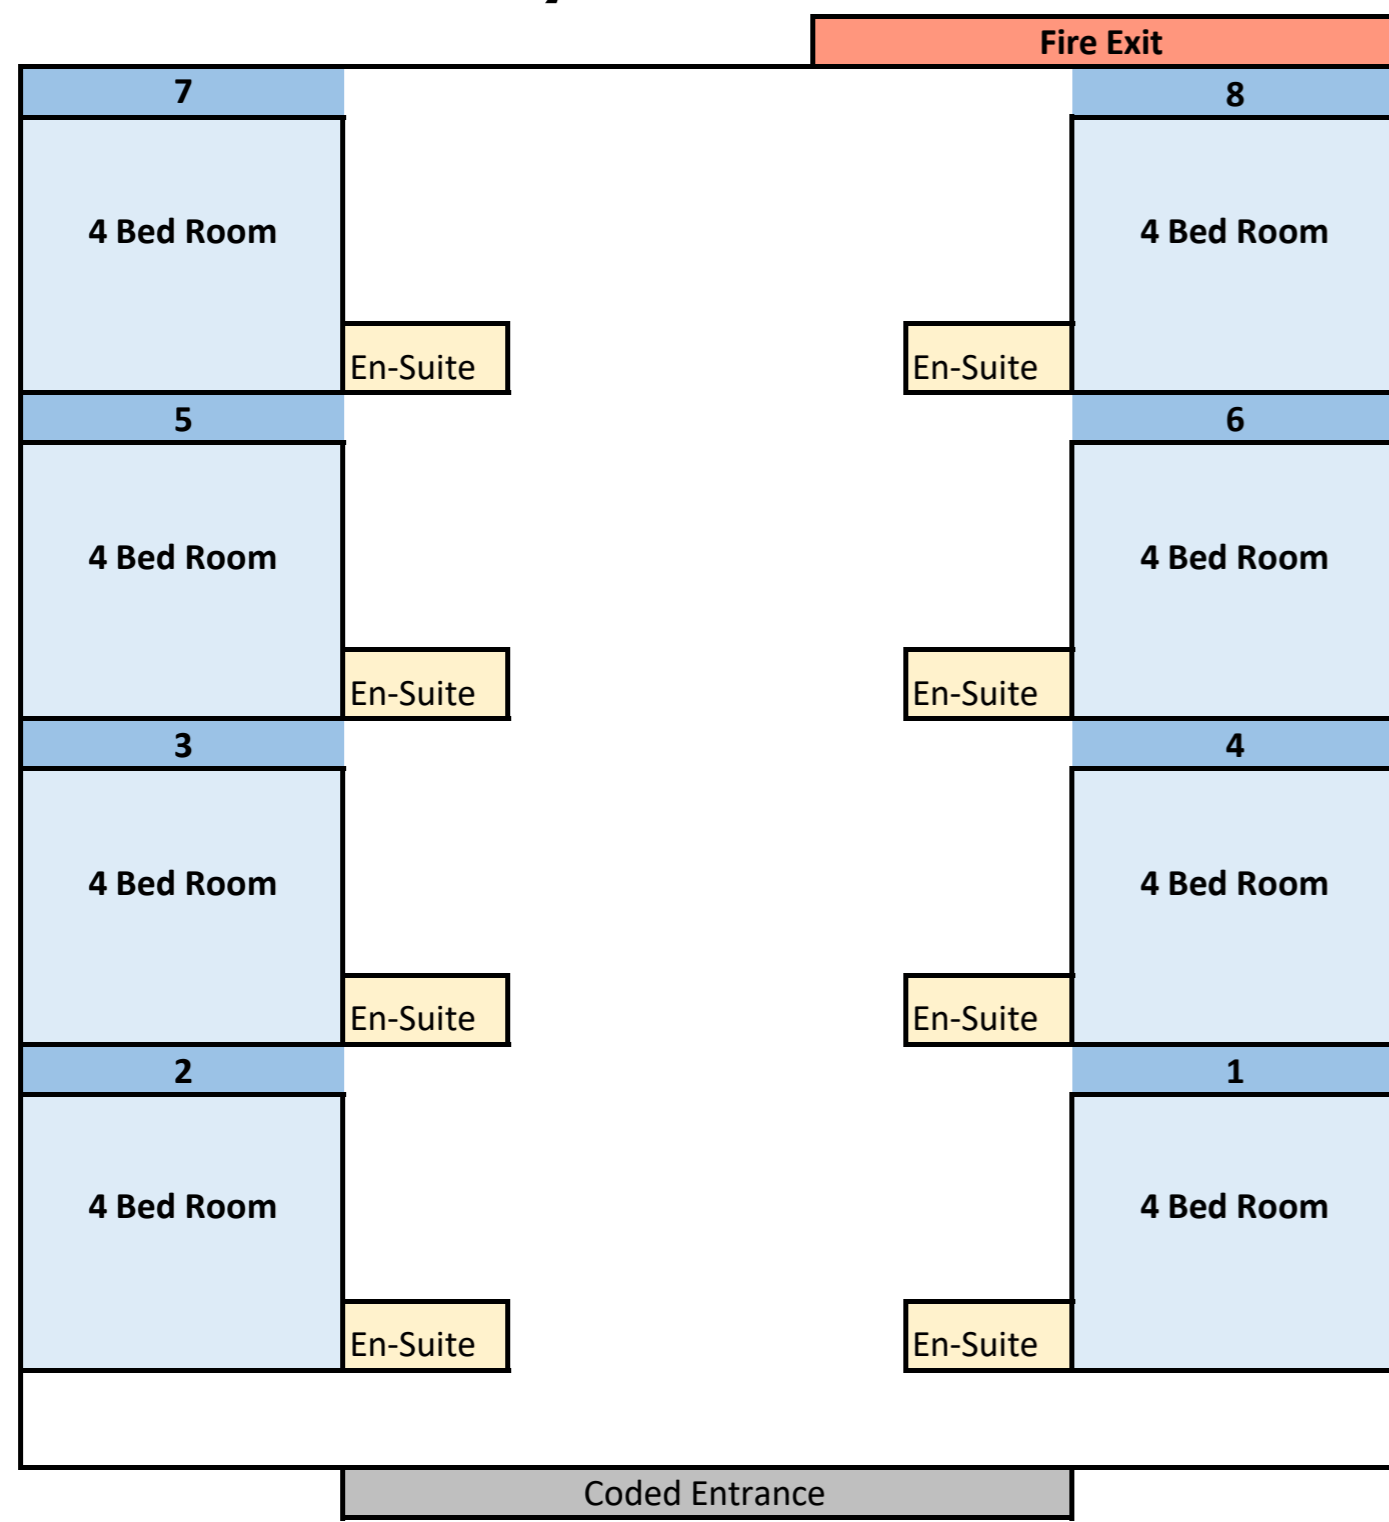

# Ocean Family Foundation Deck

Please note; the allocations of Boy/Girl spaces MUST be adhered to- It is extremely important that at the UKSA rooming runs smoothly- Failure to comply with the instructions on the rooming plan will result in our staff having to room your group where there is space- not necessarily where you and your students want to be.