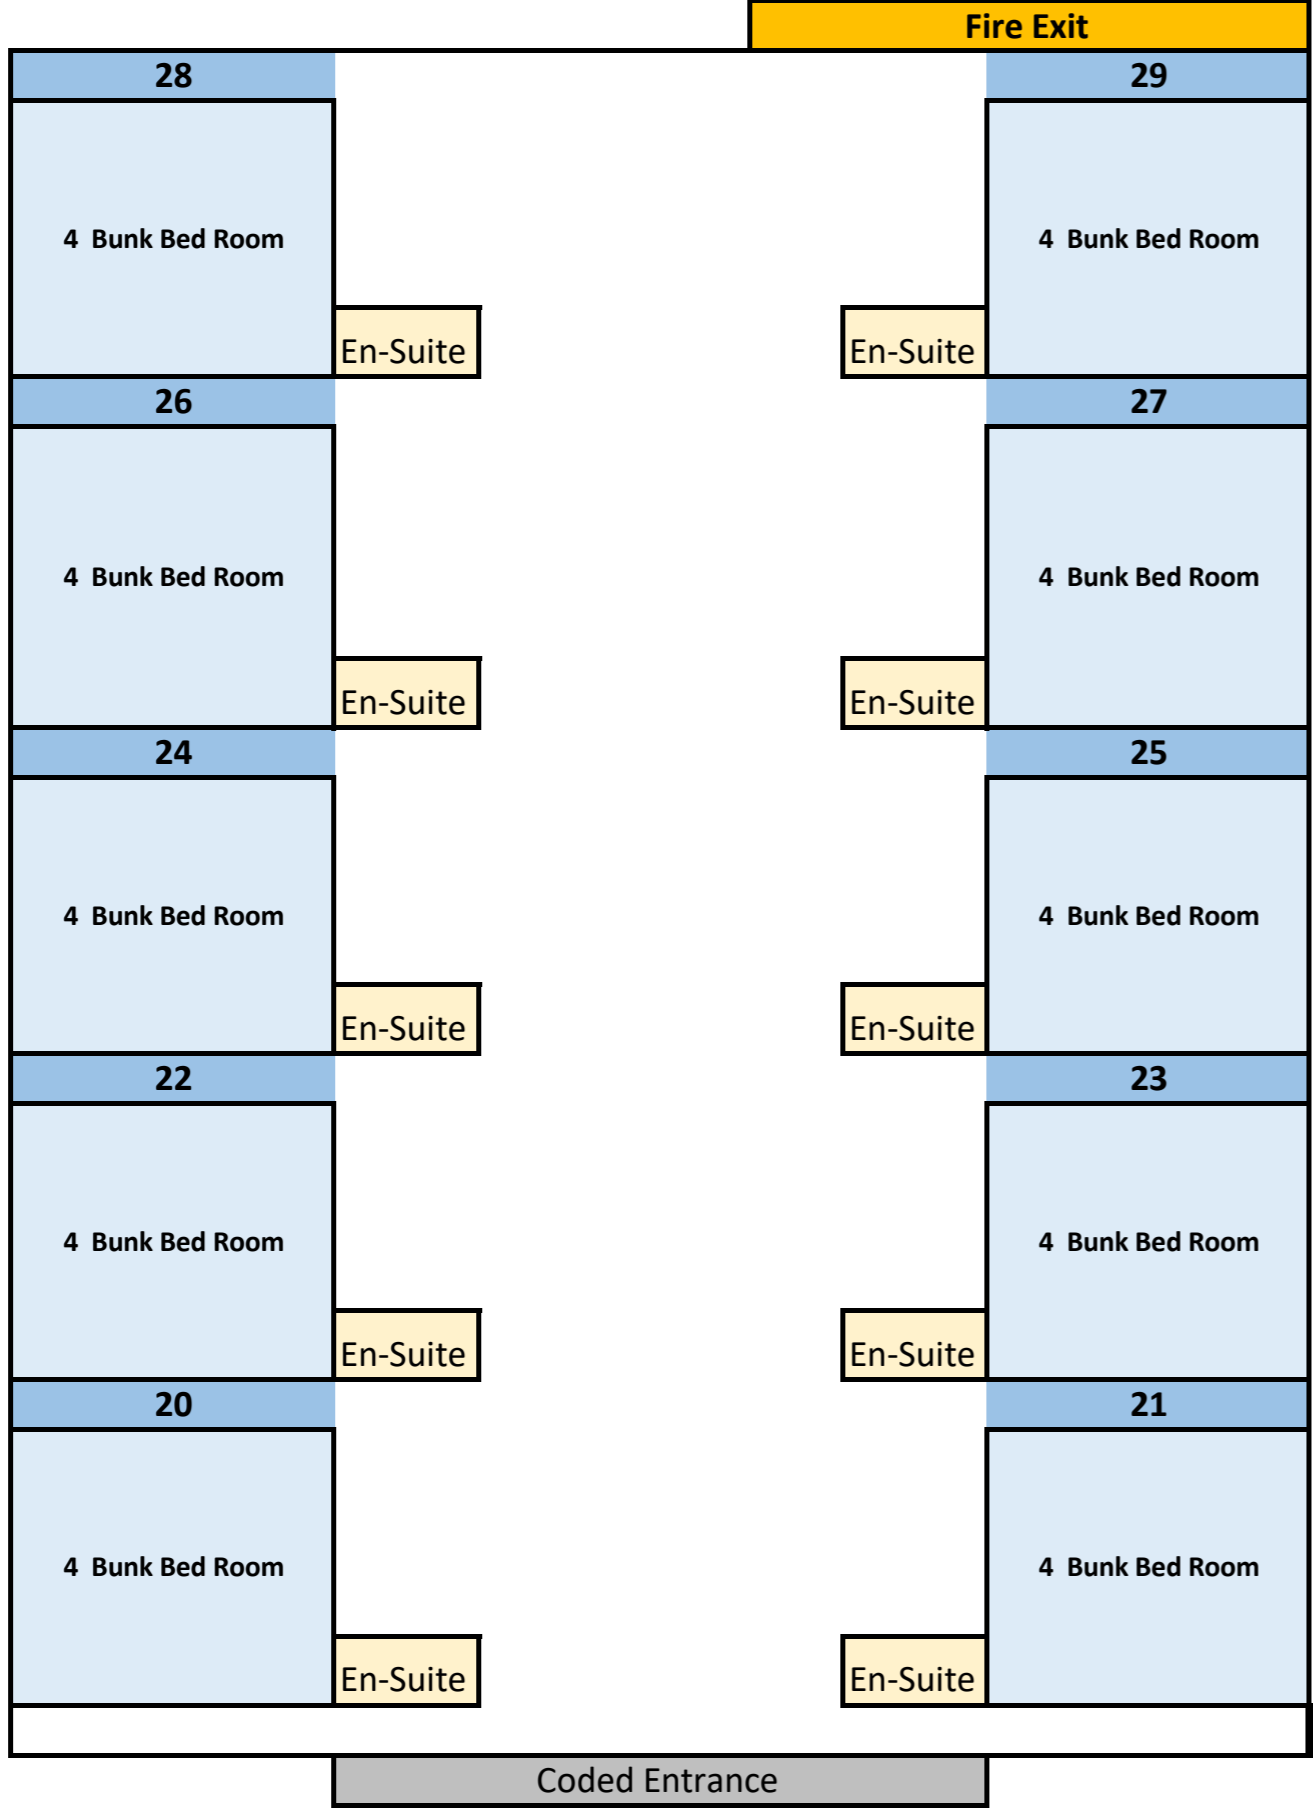

# T-Deck

Please note; the allocations of Boy/Girl spaces MUST be adhered to- It is extremely important that at the UKSA rooming runs smoothly- Failure to comply with the instructions on the rooming plan will result in our staff having to room your group where there is space- not necessarily where you and your students want to be.

All rooms are identical in size and layout- There is no designated 'leader rooms' so please use the rooms as you wish.